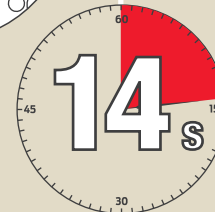

Adjusting your hair
= **120 metres**, or four basketball courts

120m

0 m

200m

Dialing a number on a hand-held phone
= **200 metres**, or four Olympic swimming pools

400 m

Taking a selfie
= **400 metres**, or a lap of an athletics track

280 m

Sending a text =
280 metres, or 12 tennis courts

560 m

Checking social media channels
= **560 metres**, or five football pitches